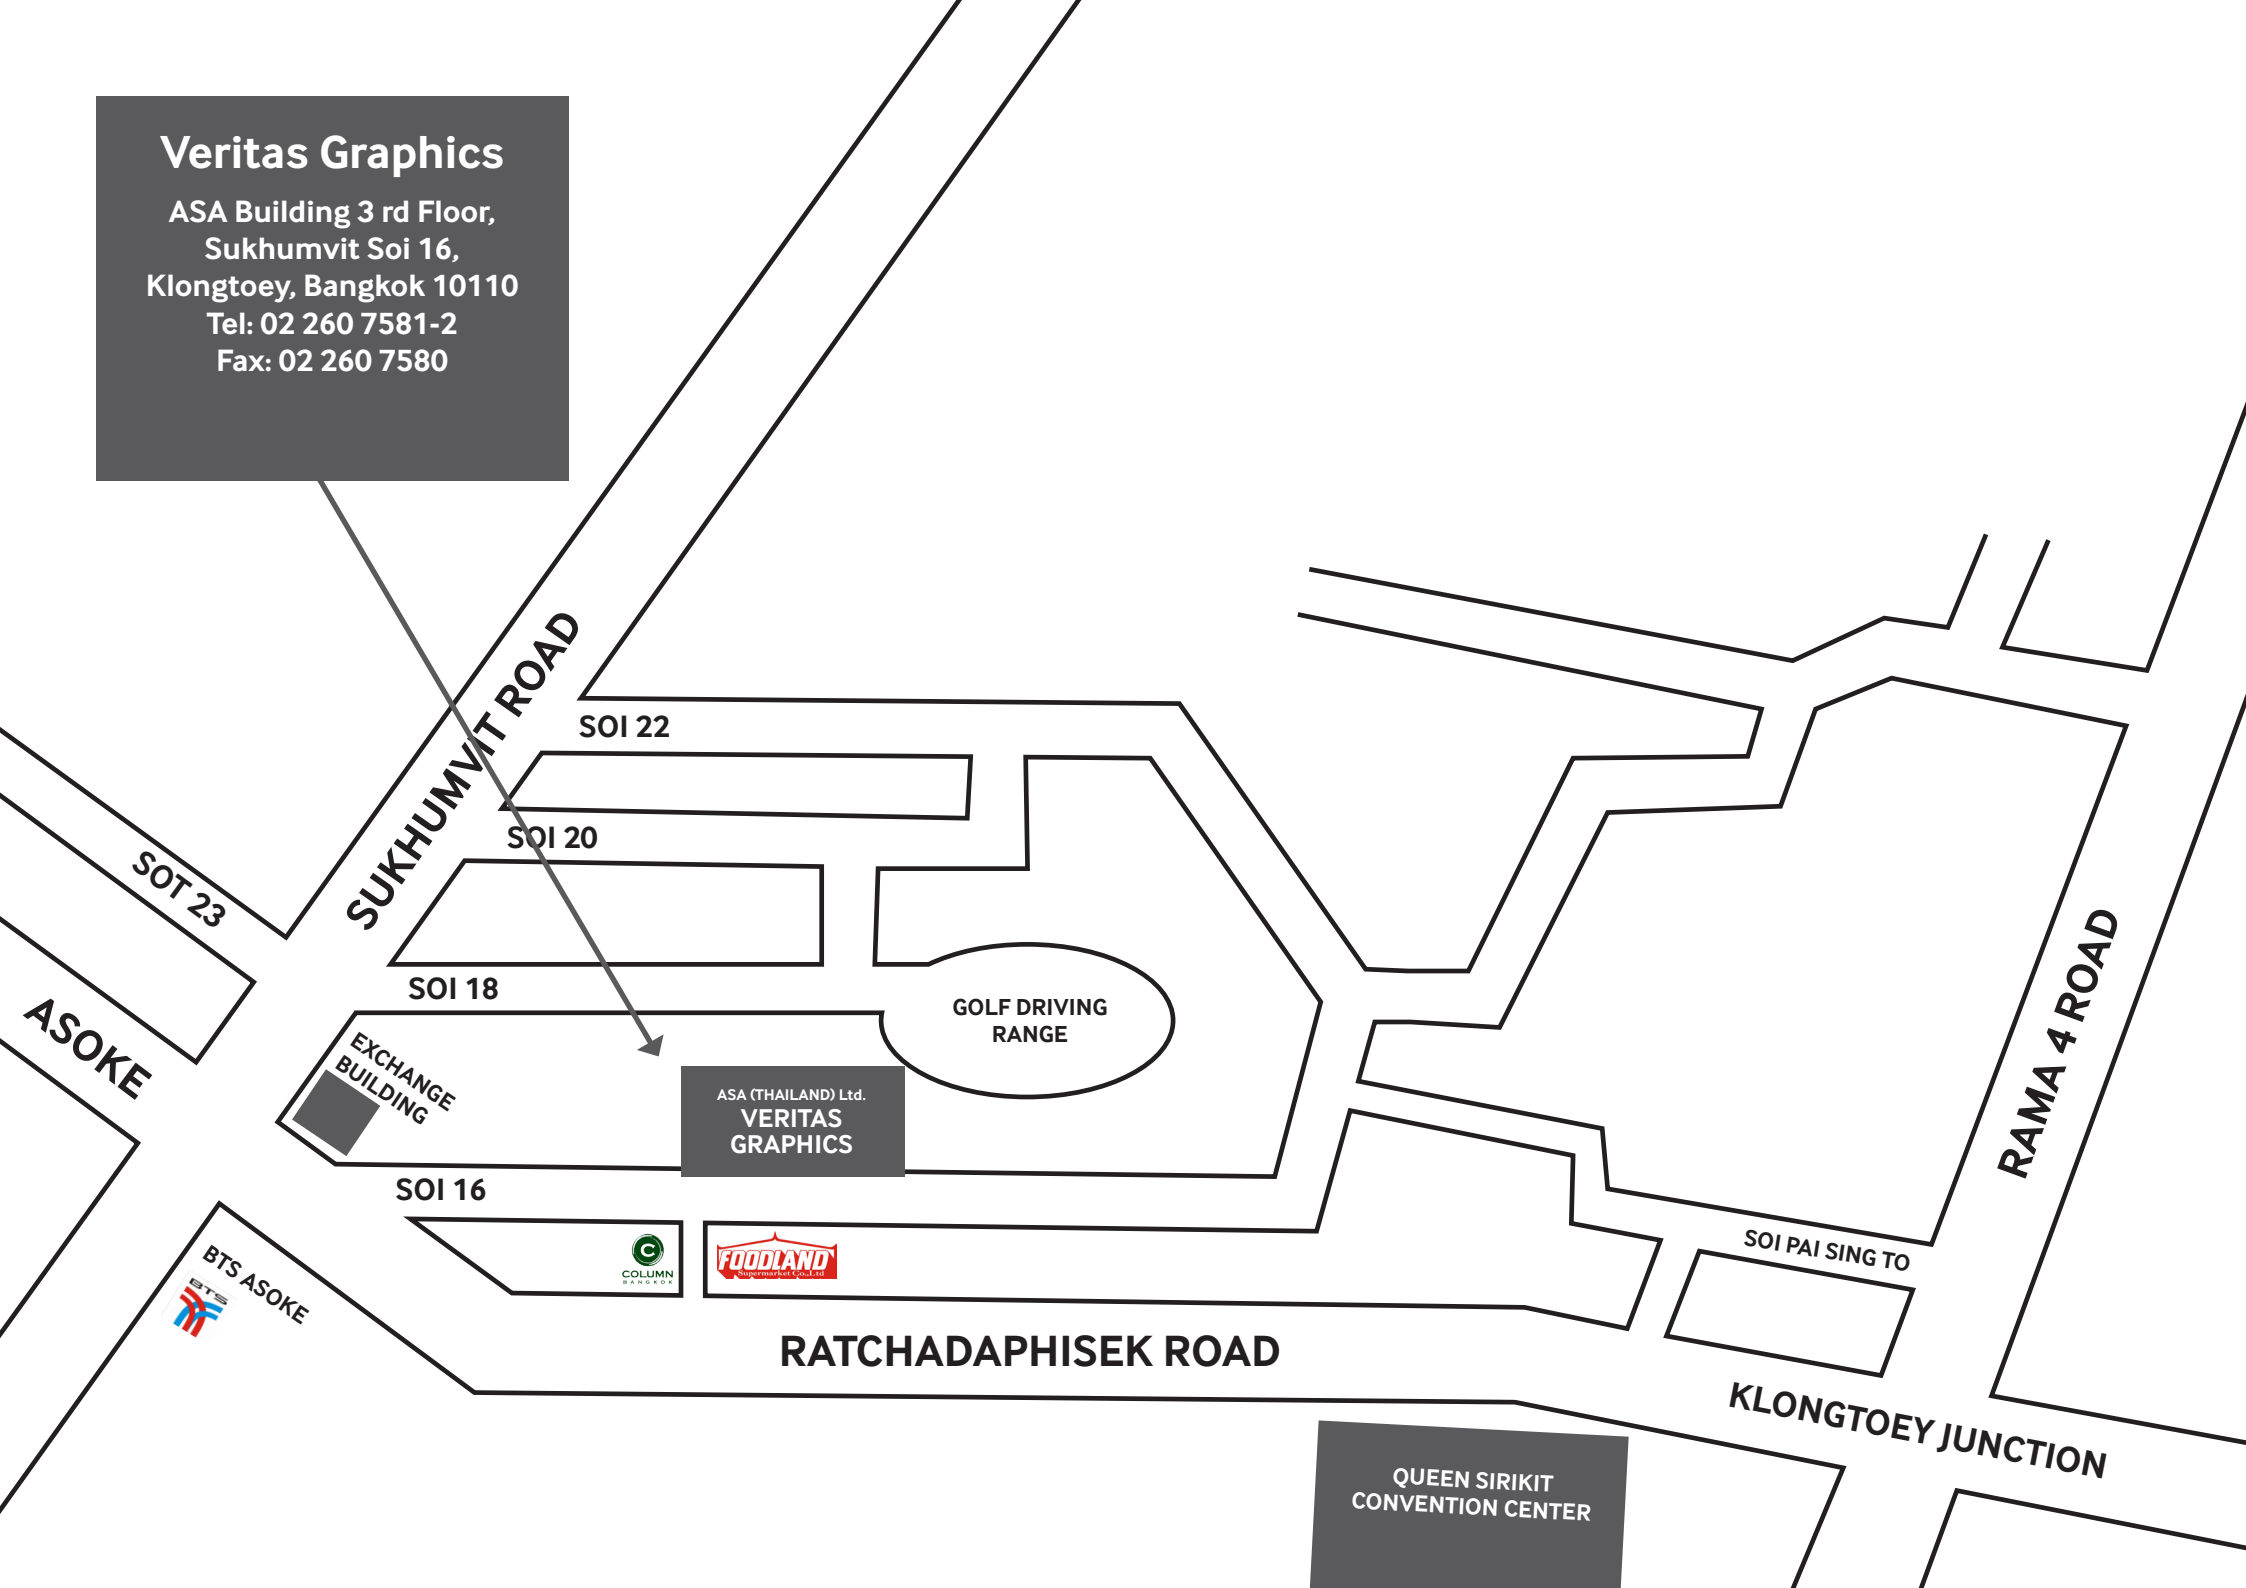

Veritas Graphics

ASA Building 3rd Floor,
Sukhumvit Soi 16,
Klongtoey, Bangkok 10110
Tel: 02 260 7581-2
Fax: 02 260 7580

SOT 23

SUKHUMVIT ROAD

SOI 22

SOI 20

SOI 18

EXCHANGE BUILDING

GOLF DRIVING RANGE

ASA (THAILAND) Ltd.
VERITAS GRAPHICS

SOI 16

RATCHADAPHISEK ROAD

SOI PAI SING TO

RAMA 4 ROAD

KLONGTOEY JUNCTION

QUEEN SIRIKIT CONVENTION CENTER